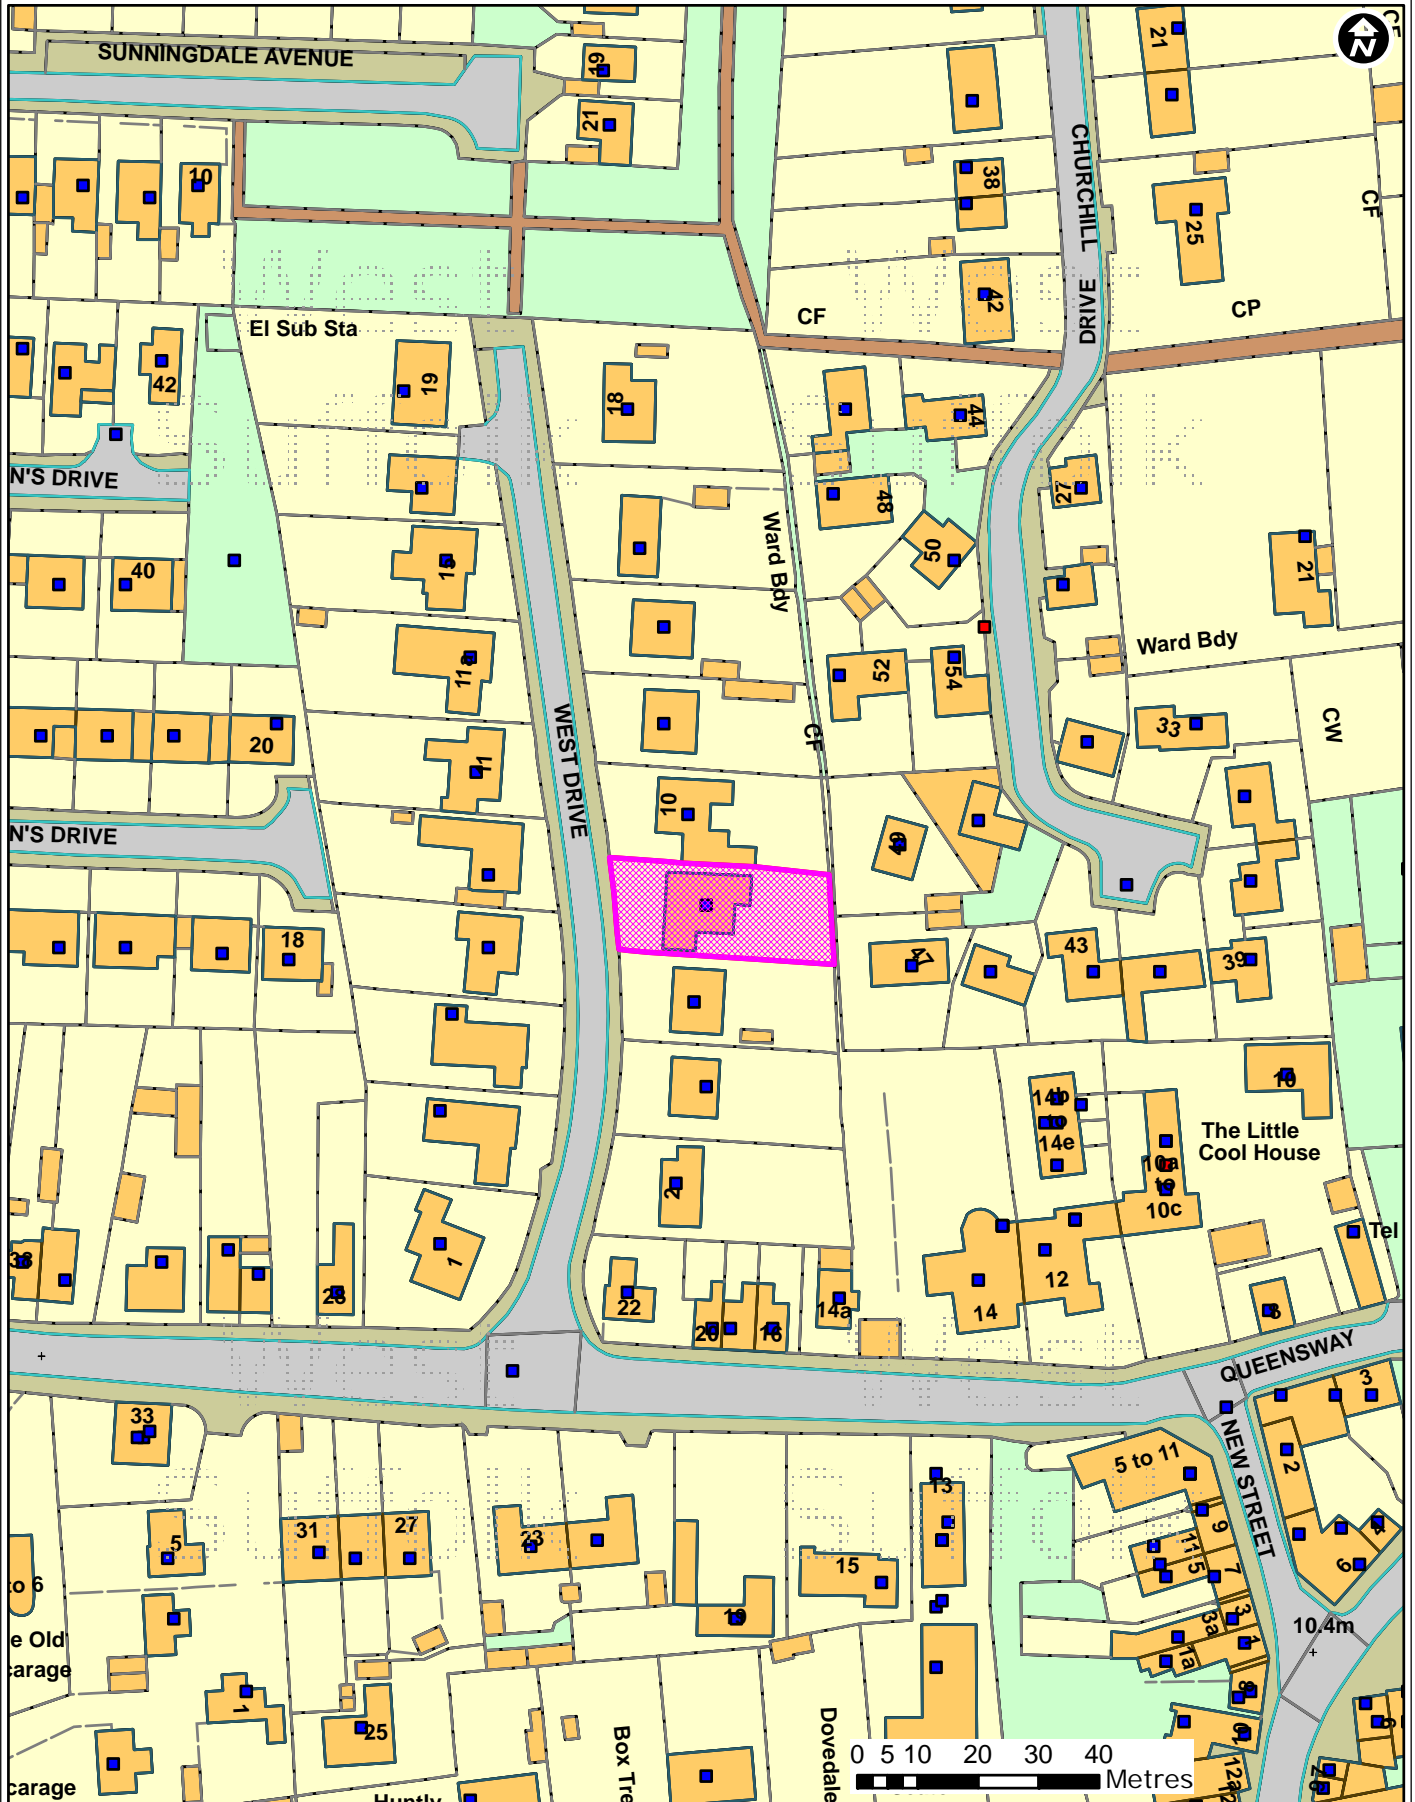

DC/15/2022/HH

8 West Drive, Mildenhall

Forest Heath • St Edmundsbury

West Suffolk
working together

© Crown Copyright and database rights 2015 Ordnance Survey 100019675/100023282. You are not permitted to copy, sub-license, distribute or sell any of this data to third parties in any form. Use of this data is subject to terms and conditions. See www.westsuffolk.gov.uk/disclaimer.cfm.

Scale: 1:1,250
Date: 18/11/2015